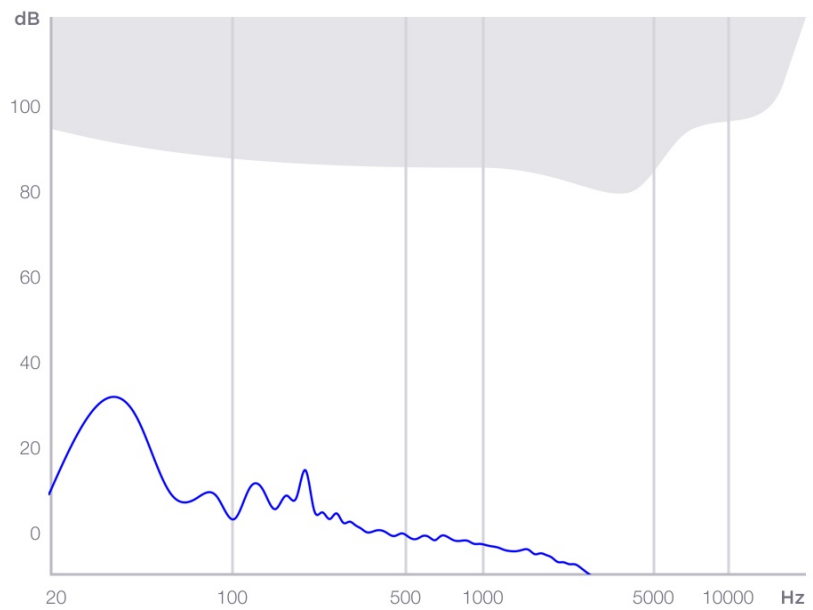

Noise level report

Date 09/12/2023, 16:07
 Duration 8 sec
 Location 28, Košovská cesta
 Prievidza, Slovakia

Equivalent
sound level (LAeq)

27 dBa

Maximum
sound level

28 dBa

Sound pressure levels, dB, in octave frequency bands with geometric mean frequencies, Hz

Equivalent sound levels, dBA

	63	125	250	500	1000	2000	4000	8000	
LAeq	23	24	21	17	15	13	6	8	27
Maximum	27	26	26	19	18	15	7	9	28
Minimum	17	22	18	14	14	11	5	7	26